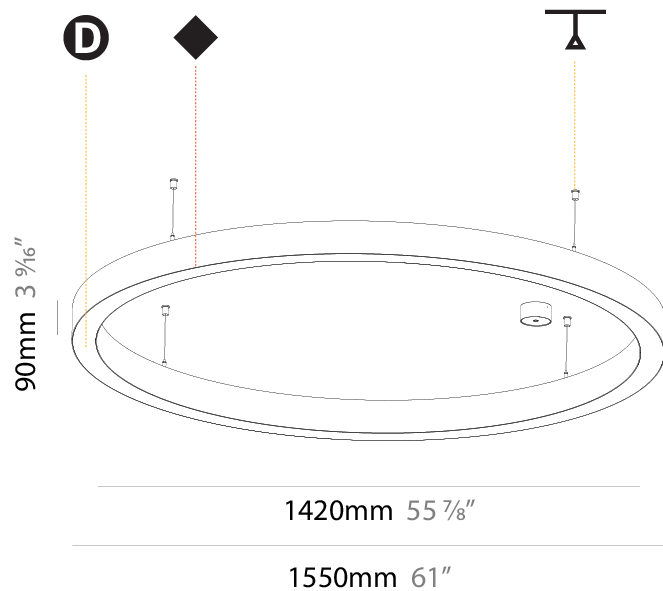

GENERAL

Series: Glorious
Subseries: Glorious Slim
Brand: Prolicht
Division: Architectural
Mounting Type: Suspension
Mounting Location: Ceiling
Subcategory: Ambient

PHYSICAL

Diameter (mm): 1550
Diameter (in): 61
Height (mm): 90
Height (in): 3 9/16
Max. Overall Height (mm): 2090
Max. Overall Height (in): 82 5/16
Light Distribution: Direct / Indirect
Weight (kg): 17.714
Weight (lbs): 37.71
Diffuser: PMMA - Opal or Micro-Prism
Fixture Finish: SSR / BKV / CWI / CRY / HAB / LAG / UFT / ITA / RUA / RUR / MIC / FTG / MYG / TWT / LOD / PUS / FRO / FUP / KIA / POP / BLS / SPG / MEY / GOH / GUM / CHC / COM / ABZ / JAG / OBR / MOS / ROR
Fixture Material: Aluminum
Cable Details: 2000mm or 6000mm Transparent Cable

ELECTRICAL

Lamp Type: LED (Zhaga Standard)
Input Wattage (W): 112 / 98
Total Output Wattage (W): 96 / 84
Dimming: Tri-Mode (Non-Dimming and Phase Dimming (120Vac only) and 0-10V Dimming)
Driver Included: Yes
Driver Location: Integrated
Driver Type: Constant Current - Universal
Driver Class: Class 2
Input Voltage (V): 120 - 277
Constant Current (MA): 350

LED

Color Temperature (°K): 3000 / 3500 / 4000
Max. Delivered Lumen (lm): 19660 / 20070 / 20480
CRI: >80 CRI
Lamp Life (hrs): 50000

OPTICAL

RATINGS AND CERTIFICATIONS

Certified By: Certified for North American Standards
IP rating: IP20