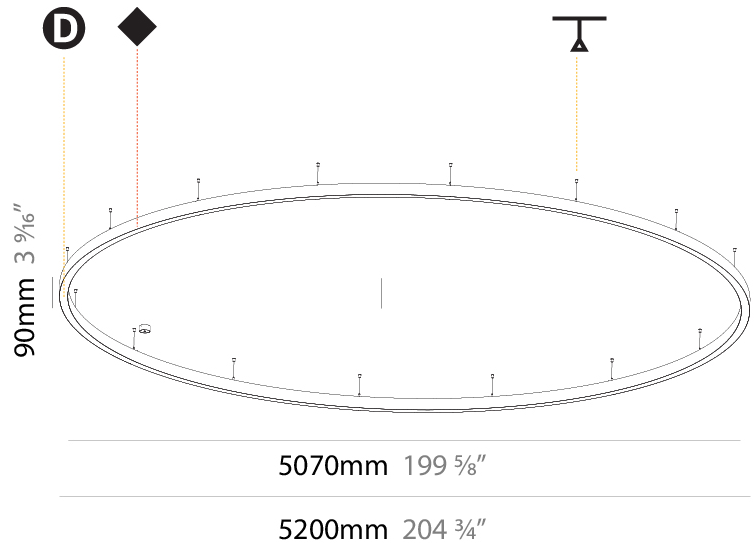

GENERAL

Series: Glorious
Subseries: Glorious Slim
Brand: Prolicht
Division: Architectural
Mounting Type: Suspension
Mounting Location: Ceiling
Subcategory: Ambient

PHYSICAL

Shape: Round
Diameter (mm): 5200
Diameter (in): 204 ³/₄
Height (mm): 90
Height (in): 3 ⁹/₁₆
Max. Overall Height (mm): 2090
Max. Overall Height (in): 82 ⁵/₁₆
Light Distribution: Direct / Indirect
Weight (kg): 55.788
Weight (lbs): 123.00
Diffuser: PMMA - Opal or Micro-Prism
Fixture Finish: SSR / BKV / CWI / CRY / HAB / LAG / UFT / ITA / RUA / RUR / MIC / FTG / MYG / TWT / LOD / PUS / FRO / FUP / KIA / POP / BLS / SPG / MEY / GOH / GUM / CHC / COM / ABZ / JAG / OBR / MOS / ROR
Fixture Material: Aluminum
Cable Details: 2000mm or 6000mm Transparent Cable

ELECTRICAL

Lamp Type: LED (Zhaga Standard)
Input Wattage (W): 392 / 280
Total Output Wattage (W): 336 / 240
Dimming: Tri-Mode (Non-Dimming and Phase Dimming (120Vac only) and 0-10V Dimming)
Driver Included: Yes
Driver Location: Integrated
Driver Type: Constant Current - Universal
Driver Class: Class 2
Input Voltage (V): 120 - 277
Constant Current (MA): 350

LED

Color Temperature (°K): 3000 / 3500 / 4000
Max. Delivered Lumen (lm): 72090 / 73588 / 75090
CRI: >80 CRI
Lamp Life (hrs): 50000

OPTICAL

RATINGS AND CERTIFICATIONS

Certified By: Certified for North American Standards
IP rating: IP20