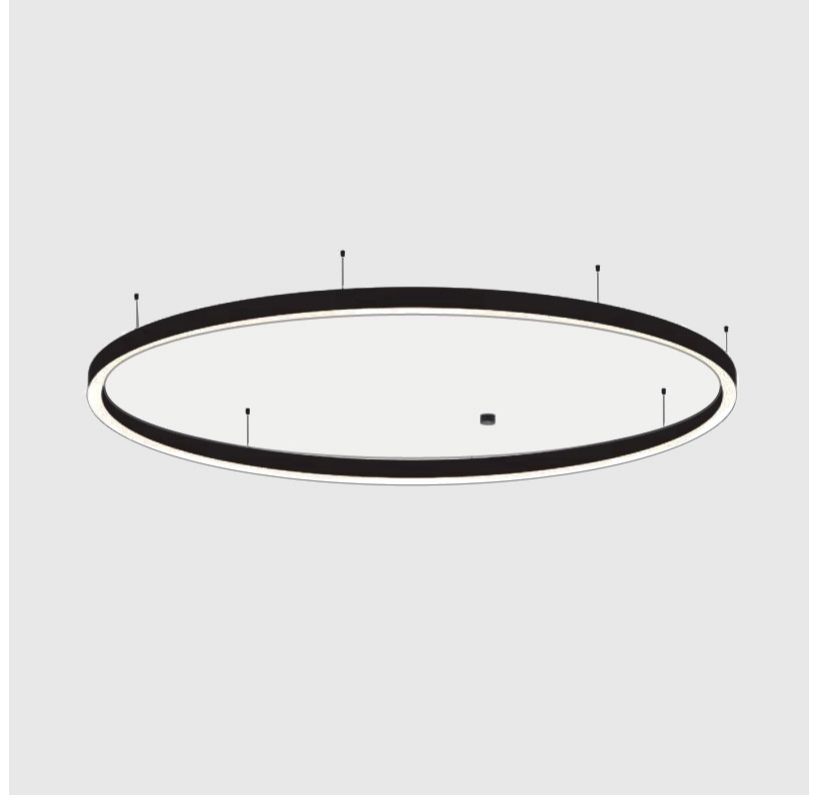

GENERAL

Series: Glorious
Subseries: Glorious Slim
Brand: Prolicht
Division: Architectural
Mounting Type: Suspension
Mounting Location: Ceiling
Subcategory: Ambient

PHYSICAL

Shape: Round
Diameter (mm): 5200
Diameter (in): 204 ³/₄
Height (mm): 90
Height (in): 3 ⁹/₁₆
Max. Overall Height (mm): 2090
Max. Overall Height (in): 82 ⁵/₁₆
Light Distribution: Direct
Weight (kg): 47.232
Weight (lbs): 104.15
Diffuser: PMMA - Opal or Micro-Prism
Fixture Finish: SSR / BKV / CWI / CRY / HAB / LAG / UFT / ITA / RUA / RUR / MIC / FTG / MYG / TWT / LOD / PUS / FRO / FUP / KIA / POP / BLS / SPG / MEY / GOH / GUM / CHC / COM / ABZ / JAG / OBR / MOS / ROR
Fixture Material: Aluminum
Cable Details: 2000mm or 6000mm Transparent Cable

ELECTRICAL

Lamp Type: LED (Zhaga Standard)
Input Wattage (W): 403.2
Total Output Wattage (W): 336
Dimming: Tri-Mode (Non-Dimming and Phase Dimming (120Vac only) and 0-10V Dimming)
Driver Included: Yes
Driver Location: Integrated
Driver Type: Constant Current - Universal
Driver Class: Class 2
Input Voltage (V): 120 - 277
Constant Current (MA): 350

LED

Color Temperature (°K): 3000 / 3500 / 4000
Max. Delivered Lumen (lm): 47520 / 48510 / 49500
CRI: >80 CRI
Efficiency (%): 88
Lamp Life (hrs): 50000

OPTICAL

RATINGS AND CERTIFICATIONS

Certified By: Certified for North American Standards
IP rating: IP20