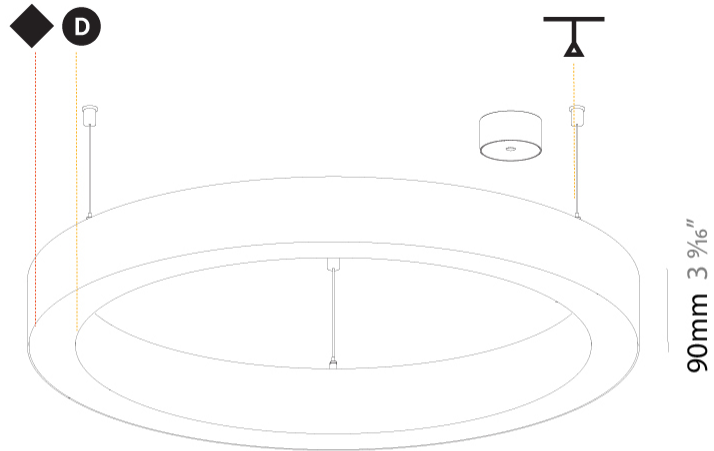

GENERAL

Series: Glorious
Subseries: Glorious Slim
Brand: Prolicht
Division: Architectural
Mounting Type: Suspension
Mounting Location: Ceiling
Subcategory: Ambient

PHYSICAL

Shape: Round
Diameter (mm): 800
Diameter (in): 31 1/2
Height (mm): 90
Height (in): 3 9/16
Max. Overall Height (mm): 2090
Max. Overall Height (in): 82 5/16
Light Distribution: Direct
Weight (kg): 6.772
Weight (lbs): 14.93
Diffuser: [PMMA - Opal or Micro-Prism](#)
Fixture Finish: [SSR / BKV / CWI / CRY / HAB / LAG / UFT / ITA / RUA / RUR / MIC / FTG / MYG / TWT / LOD / PUS / FRO / FUP / KIA / POP / BLS / SPG / MEY / GOH / GUM / CHC / COM / ABZ / JAG / OBR / MOS / ROR](#)
Fixture Material: Aluminum
Cable Details: 2000mm or 6000mm Transparent Cable

ELECTRICAL

Lamp Type: LED (Zhaga Standard)
Input Wattage (W): 56
Total Output Wattage (W): 48
Dimming: [Tri-Mode (Non-Dimming and Phase Dimming (120Vac only) and 0-10V Dimming)](#)
Driver Included: Yes
Driver Location: Integrated
Driver Type: Constant Current - Universal
Driver Class: Class 2
Input Voltage (V): 120 - 277
Constant Current (MA): 350

LED

Color Temperature (°K): [3000 / 3500 / 4000](#)
Max. Delivered Lumen (lm): 5450 / 5557 / 5670
CRI: >80 CRI
Efficiency (%): 88
Lamp Life (hrs): 50000

OPTICAL

RATINGS AND CERTIFICATIONS

Certified By: Certified for North American Standards
IP rating: IP20

Ø 670mm 26 3/8"

Ø 800mm 31 1/2"