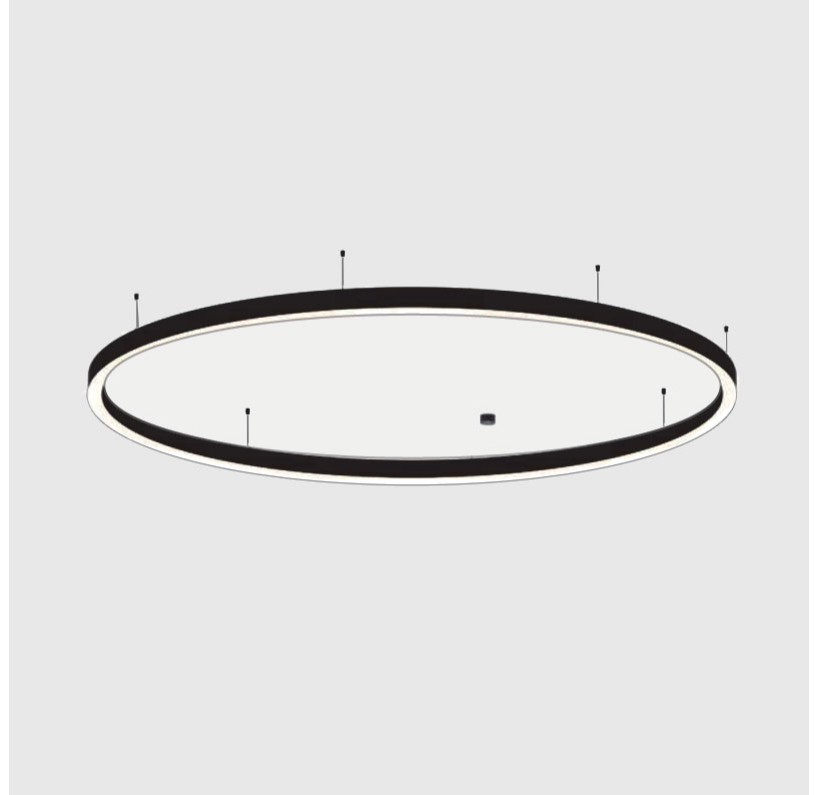

GENERAL

Series: Glorious
Subseries: Glorious Slim
Brand: Prolicht
Division: Architectural
Mounting Type: Suspension
Mounting Location: Ceiling
Subcategory: Ambient

PHYSICAL

Shape: Round
Diameter (mm): 3000
Diameter (in): 118 1/8
Height (mm): 90
Height (in): 3 9/16
Max. Overall Height (mm): 2090
Max. Overall Height (in): 82 5/16
Light Distribution: Direct / Indirect
Weight (kg): 31.716
Weight (lbs): 69.93
Diffuser: PMMA - Opal or Micro-Prism
Fixture Finish: SSR / BKV / CWI / CRY / HAB / LAG / UFT / ITA / RUA / RUR / MIC / FTG / MYG / TWT / LOD / PUS / FRO / FUP / KIA / POP / BLS / SPG / MEY / GOH / GUM / CHC / COM / ABZ / JAG / OBR / MOS / ROR
Fixture Material: Aluminum
Cable Details: 2000mm or 6000mm Transparent Cable

ELECTRICAL

Lamp Type: LED (Zhaga Standard)
Input Wattage (W): 224 / 112
Total Output Wattage (W): 192 / 84
Dimming: Tri-Mode (Non-Dimming and Phase Dimming (120Vac only) and 0-10V Dimming)
Driver Included: Yes
Driver Location: Integrated
Driver Type: Constant Current - Universal
Driver Class: Class 2
Input Voltage (V): 120 - 277
Constant Current (MA): 350

LED

Color Temperature (°K): 3000 / 3500 / 4000
Max. Delivered Lumen (lm): 38980 / 39798 / 40610
CRI: >80 CRI
Lamp Life (hrs): 50000

OPTICAL

RATINGS AND CERTIFICATIONS

Certified By: Certified for North American Standards
IP rating: IP20

2870mm 113"

3000mm 118 1/8"