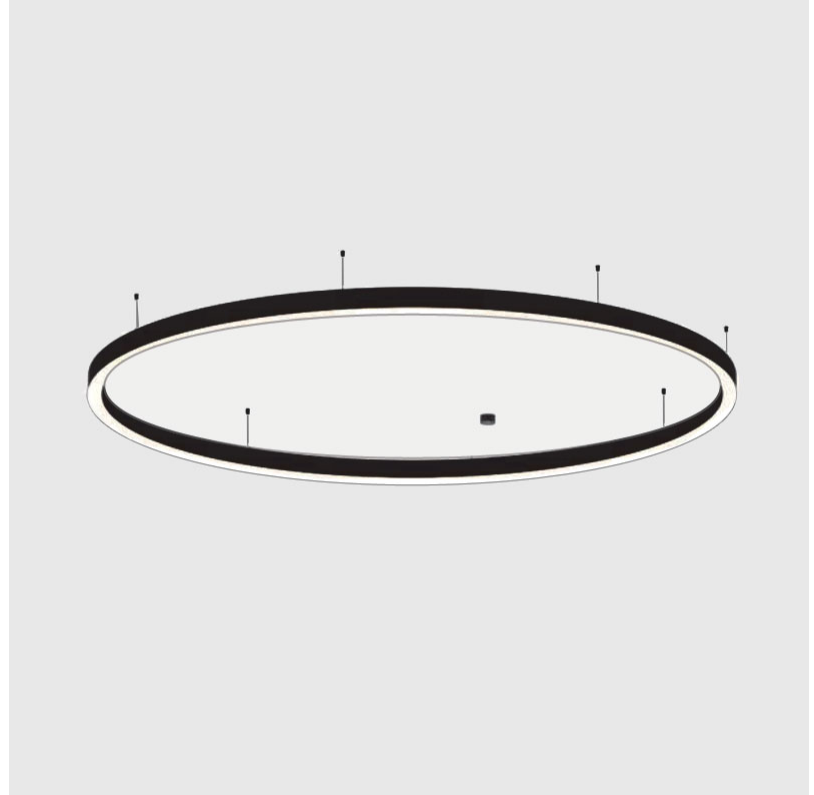

GENERAL

Series: Glorious
Subseries: Glorious Slim
Brand: Prolicht
Division: Architectural
Mounting Type: Suspension
Mounting Location: Ceiling
Subcategory: Ambient

PHYSICAL

Shape: Round
Diameter (mm): 3000
Diameter (in): 118 1/8
Depth (mm): 90
Depth (in): 3 9/16
Max. Overall Height (mm): 2090
Max. Overall Height (in): 82 5/16
Light Distribution: Direct
Weight (kg): 27.55
Weight (lbs): 60.75
Diffuser: PMMA - Opal or Micro-Prism
Fixture Finish: SSR / BKV / CWI / CRY / HAB / LAG / UFT / ITA / RUA / RUR / MIC / FTG / MYG / TWT / LOD / PUS / FRO / FUP / KIA / POP / BLS / SPG / MEY / GOH / GUM / CHC / COM / ABZ / JAG / OBR / MOS / ROR
Fixture Material: Aluminum
Cable Details: 2000mm or 6000mm Transparent Cable

ELECTRICAL

Lamp Type: LED (Zhaga Standard)
Input Wattage (W): 227.2
Total Output Wattage (W): 192
Dimming: Tri-Mode (Non-Dimming and Phase Dimming (120Vac only) and 0-10V Dimming)
Driver Included: Yes
Driver Location: Integrated
Driver Type: Constant Current - Universal
Driver Class: Class 2
Input Voltage (V): 120 - 277
Constant Current (MA): 350

LED

Color Temperature (°K): 3000 / 3500 / 4000
Max. Delivered Lumen (lm): 27160 / 27724 / 28290
CRI: >80 CRI
Efficiency (%): 88
Lamp Life (hrs): 50000

OPTICAL

RATINGS AND CERTIFICATIONS

Certified By: Certified for North American Standards
IP rating: IP20