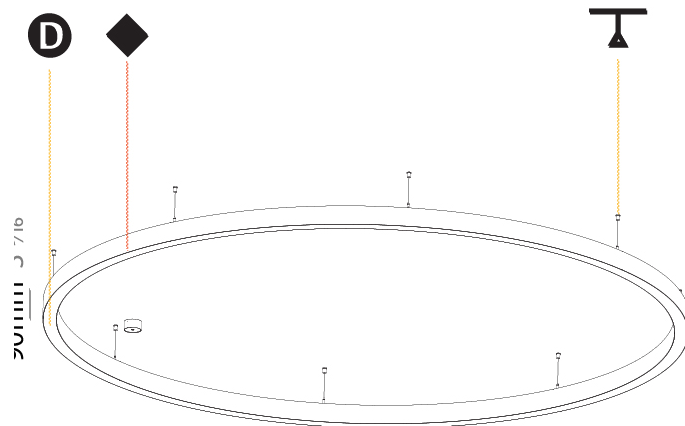

GENERAL

Series: Glorious
Subseries: Glorious Slim
Brand: Prolicht
Division: Architectural
Mounting Type: Suspension
Mounting Location: Ceiling
Subcategory: Ambient

PHYSICAL

Shape: Round
Diameter (mm): 3000
Diameter (in): 118 1/8
Height (mm): 90
Height (in): 3 9/16
Max. Overall Height (mm): 2090
Max. Overall Height (in): 82 5/16
Light Distribution: Direct / Indirect
Weight (kg): 31.716
Weight (lbs): 69.93
Diffuser: PMMA - Opal or Micro-Prism
Fixture Finish: SSR / BKV / CWI / CRY / HAB / LAG / UFT / ITA / RUA / RUR / MIC / FTG / MYG / TWT / LOD / PUS / FRO / FUP / KIA / POP / BLS / SPG / MEY / GOH / GUM / CHC / COM / ABZ / JAG / OBR / MOS / ROR
Fixture Material: Aluminum
Cable Details: 2000mm or 6000mm Transparent Cable

ELECTRICAL

Lamp Type: LED (Zhaga Standard)
Input Wattage (W): 224 / 112
Total Output Wattage (W): 192 / 84
Dimming: Tri-Mode (Non-Dimming and Phase Dimming (120Vac only) and 0-10V Dimming)
Driver Included: Yes
Driver Location: Integrated
Driver Type: Constant Current - Universal
Driver Class: Class 2
Input Voltage (V): 120 - 277
Constant Current (MA): 350

LED

Color Temperature (°K): 3000 / 3500 / 4000
Max. Delivered Lumen (lm): 38980 / 39798 / 40610
CRI: >80 CRI
Lamp Life (hrs): 50000

OPTICAL

RATINGS AND CERTIFICATIONS

Certified By: Certified for North American Standards
IP rating: IP20

2870mm 113"

3000mm 118 1/8"