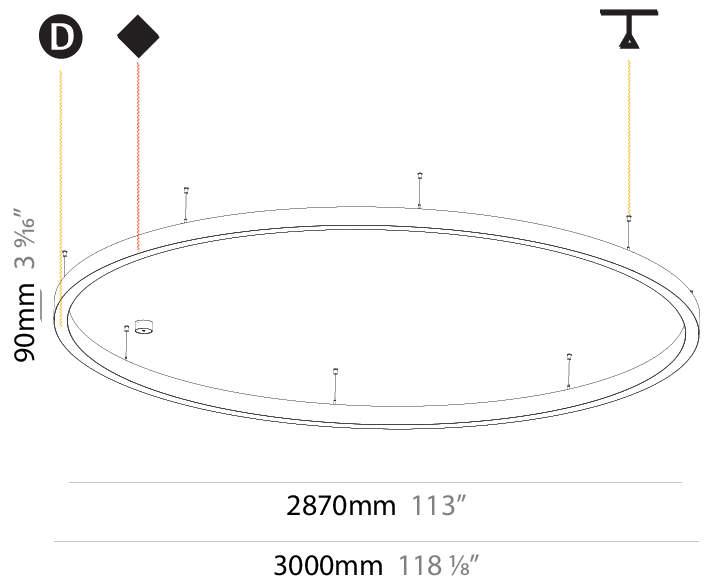

GENERAL

Series: Glorious
Subseries: Glorious Slim
Brand: Prolicht
Division: Architectural
Mounting Type: Suspension
Mounting Location: Ceiling
Subcategory: Ambient

PHYSICAL

Shape: Round
Diameter (mm): 3000
Diameter (in): 118 1/8
Depth (mm): 90
Depth (in): 3 9/16
Max. Overall Height (mm): 2090
Max. Overall Height (in): 82 5/16
Light Distribution: Direct
Weight (kg): 27.55
Weight (lbs): 60.75
Diffuser: PMMA - Opal or Micro-Prism
Fixture Finish: SSR / BKV / CWI / CRY / HAB / LAG / UFT / ITA / RUA / RUR / MIC / FTG / MYG / TWT / LOD / PUS / FRO / FUP / KIA / POP / BLS / SPG / MEY / GOH / GUM / CHC / COM / ABZ / JAG / OBR / MOS / ROR
Fixture Material: Aluminum
Cable Details: 2000mm or 6000mm Transparent Cable

ELECTRICAL

Lamp Type: LED (Zhaga Standard)
Input Wattage (W): 227.2
Total Output Wattage (W): 192
Dimming: Tri-Mode (Non-Dimming and Phase Dimming (120Vac only) and 0-10V Dimming)
Driver Included: Yes
Driver Location: Integrated
Driver Type: Constant Current - Universal
Driver Class: Class 2
Input Voltage (V): 120 - 277
Constant Current (MA): 350

LED

Color Temperature (°K): 3000 / 3500 / 4000
Max. Delivered Lumen (lm): 27160 / 27724 / 28290
CRI: >80 CRI
Efficiency (%): 88
Lamp Life (hrs): 50000

OPTICAL

RATINGS AND CERTIFICATIONS

Certified By: Certified for North American Standards
IP rating: IP20